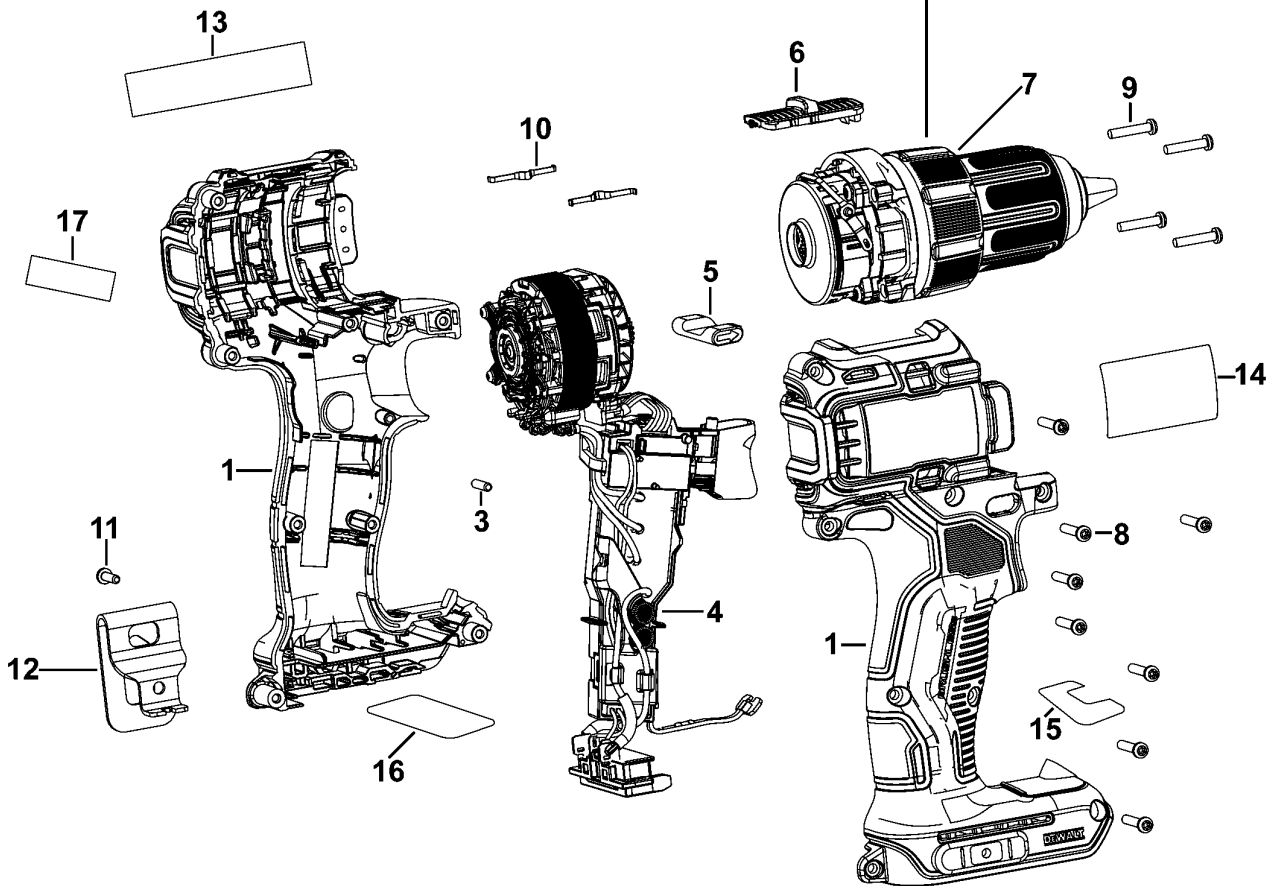

# DCD709 HAMMER DRILL 1

## Parts List DCD709 HAMMER DRILL 1

Item	Part Number	Qty	Part Description	General Description	Other Info	Repair Inst	Markets
1	N637986	1	HOUSING SA			No	QW
3	N071836	1	ROLL PIN			No	QW
4	N696820	1	MOTOR & SWITCH SA			No	QW
5	N399342	1	ACTUATOR FWD/REV			No	QW
6	N696450	1	SELECTOR SA			No	QW
7	N702455	1	TRANSMISSION SA			No	QW
8	N463678	8	SCREW			No	QW
9	N474504	4	SCREW			No	QW
10	N014681	2	LEAF SPRING			No	QW
11	N042665	1	SCREW			No	QW
12	N086039	1	HOOK			No	QW
13	N616498	1	BRAND LABEL			No	QW
14	N614903	1	RATING PLATE			No	QW
16	N592684	1	LABEL			No	QW
17	N618507	1	LABEL			No	QW
18	N696825	1	CLUTCH HOUSING KIT			No	QW
19	N602515	1	SPRING			No	QW
20	N544404	1	WASHER			No	QW
21	NA028712	1	SPRING			No	QW
22	N647198	1	HOLDER			No	QW
23	N543649	1	NUT			No	QW
24	N598613	1	GEAR			No	QW
25	N598614	1	GEAR			No	QW
26	N618571	1	WASHER			No	QW
27	N613395	1	WASHER			No	QW
28	N616763	1	SPRING			No	QW
29	N618143	1	COLLAR			No	QW
30	N696446	1	SPINDLE SA			No	QW
31	N039795	5	SCREW			No	QW
32	N196034	1	CHUCK KEYLESS	metal Chuck		No	QW
33	N092854	1	SCREW			No	QW
34	330004-27	1	BEARING NEEDLE			No	QW