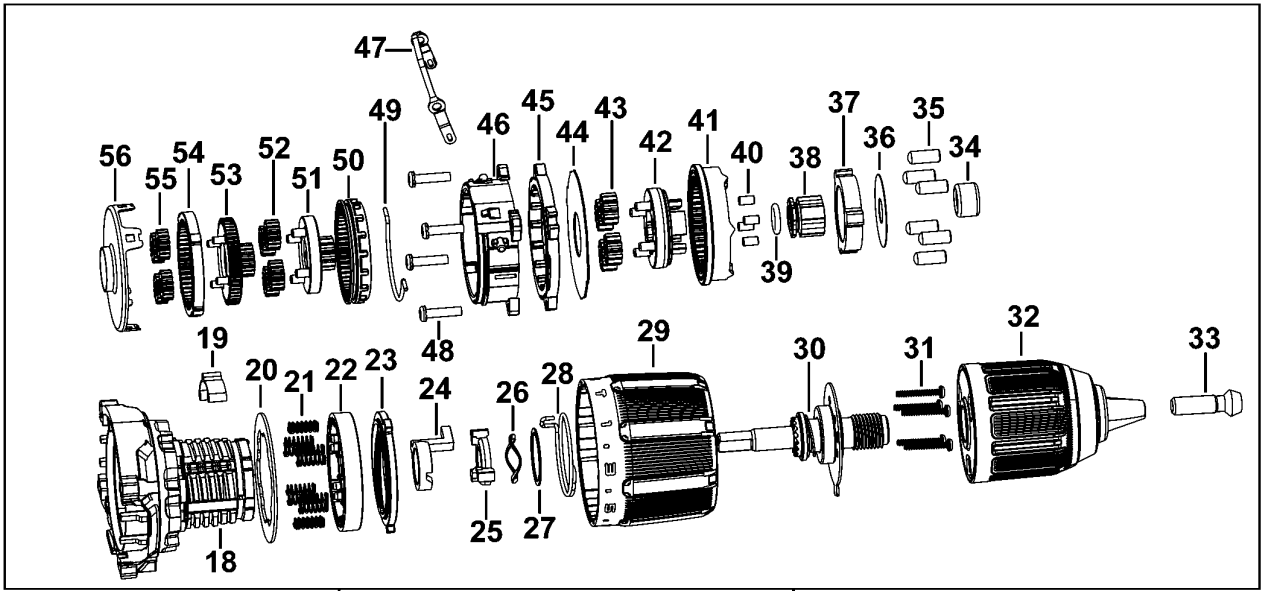

## Parts List DCD709 HAMMER DRILL 1

Item	Part Number	Qty	Part Description	General Description	Other Info	Repair Inst	Markets
1	N637986	1	HOUSING SA			No	QW
3	N071836	1	ROLL PIN			No	QW
4	N696820	1	MOTOR & SWITCH SA			No	QW
5	N399342	1	ACTUATOR FWD/REV			No	QW
6	N696450	1	SELECTOR SA			No	QW
7	N702455	1	TRANSMISSION SA			No	QW
8	N463678	8	SCREW			No	QW
9	N474504	4	SCREW			No	QW
10	N014681	2	LEAF SPRING			No	QW
11	N042665	1	SCREW			No	QW
12	N086039	1	HOOK			No	QW
13	N616498	1	BRAND LABEL			No	QW
14	N614903	1	RATING PLATE			No	QW
16	N592684	1	LABEL			No	QW
17	N618507	1	LABEL			No	QW
18	N696825	1	CLUTCH HOUSING KIT			No	QW
19	N602515	1	SPRING			No	QW
20	N544404	1	WASHER			No	QW
21	NA028712	1	SPRING			No	QW
22	N647198	1	HOLDER			No	QW
23	N543649	1	NUT			No	QW
24	N598613	1	GEAR			No	QW
25	N598614	1	GEAR			No	QW
26	N618571	1	WASHER			No	QW
27	N613395	1	WASHER			No	QW
28	N616763	1	SPRING			No	QW
29	N618143	1	COLLAR			No	QW
30	N696446	1	SPINDLE SA			No	QW
31	N039795	5	SCREW			No	QW
32	N196034	1	CHUCK KEYLESS	metal Chuck		No	QW
33	N092854	1	SCREW			No	QW
34	330004-27	1	BEARING NEEDLE			No	QW