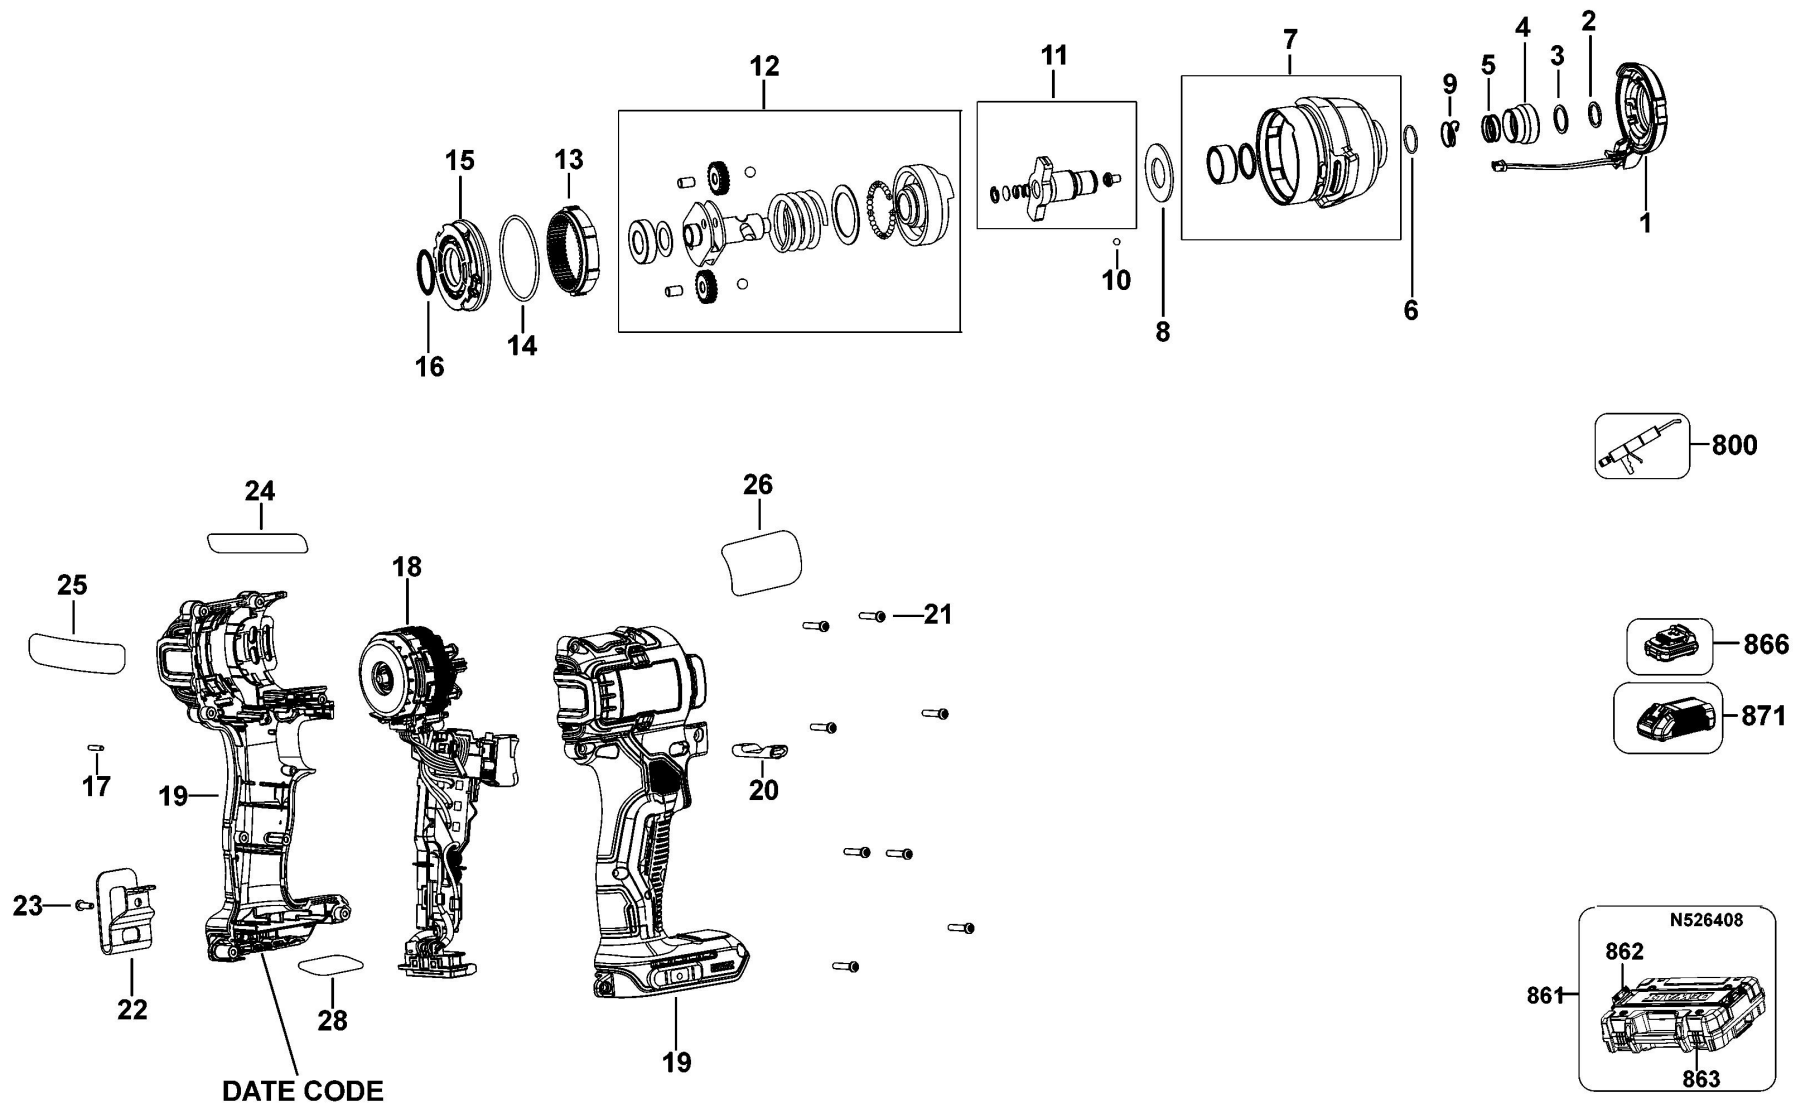

Parts List DCF809 IMPACT DRIVER 1

Item	Part Number	Qty	Part Description	General Description	Other Info	Repair Inst	Markets
1	N785899	1	LED LIGHT			No	QW
2	N421245	1	RING			No	QW
3	N453417	1	WASHER			No	QW
4	N612522	1	SLEEVE			No	QW
5	N019351	1	SPRING			No	QW
6	N424032	1	RING			No	QW
7	N611681	1	NOSE SA			No	QW
8	642883-00C	1	WASHER			No	QW
9	N437890	1	SPRING			No	QW
10	N089668	1	BALL STEEL			No	QW
11	N439275	1	ANVIL ASSEMBLY			No	QW
12	N611705	1	IMPACTOR			No	QW
13	N112877	1	GEAR			No	QW
14	N075339	1	O RING			No	QW
15	N546585	1	ADAPTOR			No	QW
16	N595430	1	O RING			No	QW
17	N071836	1	ROLL PIN			No	QW
18	NA143865	1	MOTOR & SWITCH SA			No	QW
19	N573626	1	CLAMSHELL SET			No	QW
20	N399342	1	ACTUATOR FWD/REV			No	QW
21	682211-00	8	SCREW			No	QW
22	N086039	1	HOOK			No	QW
23	N042665	1	SCREW			No	QW
24	N616502	1	BRAND LABEL			No	QW
25	N592684	1	LABEL			No	QW
26	NA050125	1	RATING LABEL			No	QW
28	NA215520	1	LABEL			No	QW
800	808386-00	1	GREASE	MOLYKOTE G68 100GMS		No	QW
861	N526408	1	KITBOX		DCF809L2T	No	QW
862	N409477	1	LATCH			No	QW
863	P910190	2	LATCH		DCF809L2T	No	QW
866	N565824	1	BATTERY 18V - 3.0AH - 54WH		DCF809LT2	No	QW